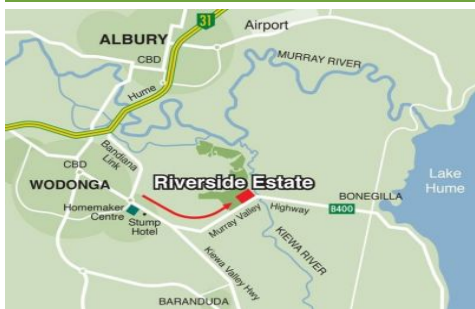

**wodonga real estate
bestagents**

Quality living by the river

Riverside
ESTATE

411/25 Sargeant Street Wodonga VIC

Riverside Estate is a truly special place. Without doubt, it is destined to be the most sought after address in the Albury Wodonga region. There is practically nowhere else between here and South Australia where you can buy blocks like this with river frontage. For the first time, discerning home buyers can purchase residential land with a frontage to the mighty Murray and meandering Kiewa Rivers.

Imagine your family enjoying some of the unique features of Riverside Estate in the years ahead. Exercise will take on a new meaning when you can breathe the fresh air along the Estate's 1.6km looped walkway. This path will hug the banks of a quintessential Australian creek, sensitively revegetated to remove any signs of development. And nature lovers take note: your biggest challenge will be deciding which of the many tracks into