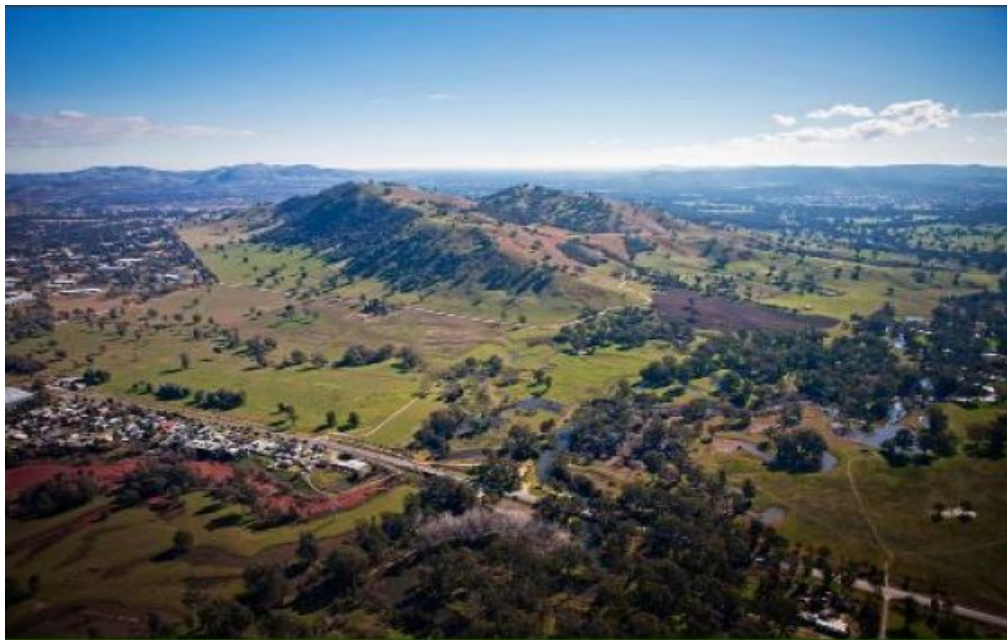

**wodonga real estate
bestagents**

Quality living by the river

Riverside
ESTATE

411/25 Sargeant Street Wodonga VIC

Riverside Estate is a truly special place. Without doubt, it is destined to be the most sought after address in the Albury Wodonga region. There is practically nowhere else between here and South Australia where you can buy blocks like this with river frontage. For the first time, discerning home buyers can purchase residential land with a frontage to the mighty Murray and meandering Kiewa Rivers.

Imagine your family enjoying some of the unique features of Riverside Estate in the years ahead. Exercise will take on a new meaning when you can breathe the fresh air along the Estate's 1.6km looped walkway. This path will hug the banks of a quintessential Australian creek, sensitively revegetated to remove any signs of development. And nature lovers take note: your biggest challenge will be deciding which of the many tracks into