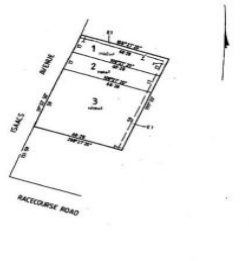

**wodonga real estate
bestagents**

Yackandandah

Approximately 1160 M² allotment
Fully serviced block
Lovely views
Backs onto Creek
Opposite Park
Close to High Street, Shops and school

Land Size : 1160 sqm
View : <https://www.wodongarealestate.com.au/sale/vic/north-eastern/yackandandah/residential/land/5835073>