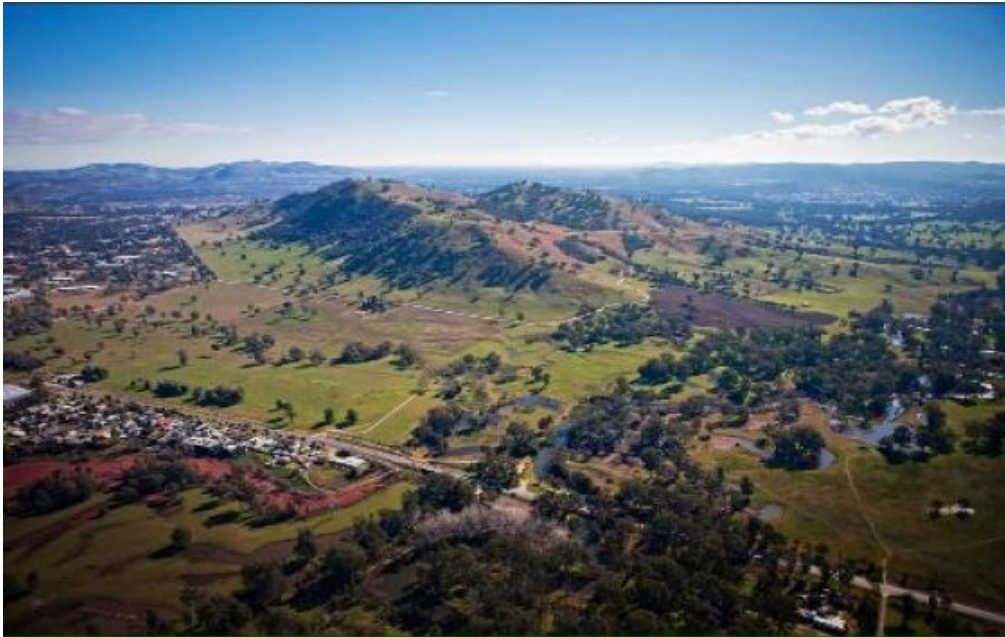

**wodonga real estate
bestagents**

Quality living by the river

053/ Rooney Avenue Wodonga VIC

Riverside Estate is a truly special place. Without doubt, it is destined to be the most sought after address in the Albury Wodonga region. There is practically nowhere else between here and South Australia where you can buy blocks like this with river frontage. For the first time, discerning home buyers can purchase residential land with a frontage to the mighty Murray and meandering Kiewa Rivers.

Land Size : 618 sqm
View : <https://www.wodongarealestate.com.au/sale/vic/north-eastern/wodonga/residential/land/5835802>

Imagine your family enjoying some of the unique features of Riverside Estate in the years ahead. Exercise will take on a new meaning when you can breathe the fresh air along the Estate's 1.6km looped walkway. This path will hug the banks of a quintessential Australian creek, sensitively revegetated to remove any signs of development. And nature lovers take note: your biggest challenge will be deciding which of the many tracks into