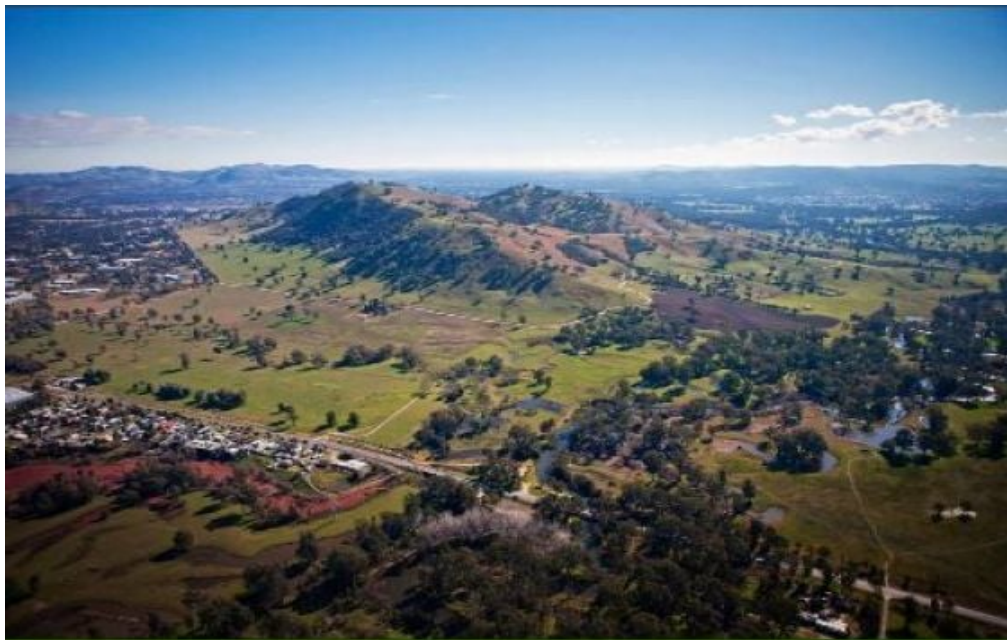

**wodonga real estate
bestagents**

Quality living by the river

Riverside
ESTATE

59/7 Rooney Avenue Wodonga VIC

Riverside Estate is a truly special place. Without doubt, it is destined to be the most sought after address in the Albury Wodonga region. There is practically nowhere else between here and South Australia where you can buy blocks like this with river frontage. For the first time, discerning home buyers can purchase residential land with a frontage to the mighty Murray and meandering Kiewa Rivers.

Imagine your family enjoying some of the unique features of Riverside Estate in the years ahead. Exercise will take on a new meaning when you can breathe the fresh air along the Estate's 1.6km looped walkway. This path will hug the banks of a quintessential Australian creek, sensitively revegetated to remove any signs of development. And nature lovers take note: your biggest challenge will be deciding which of the many tracks into