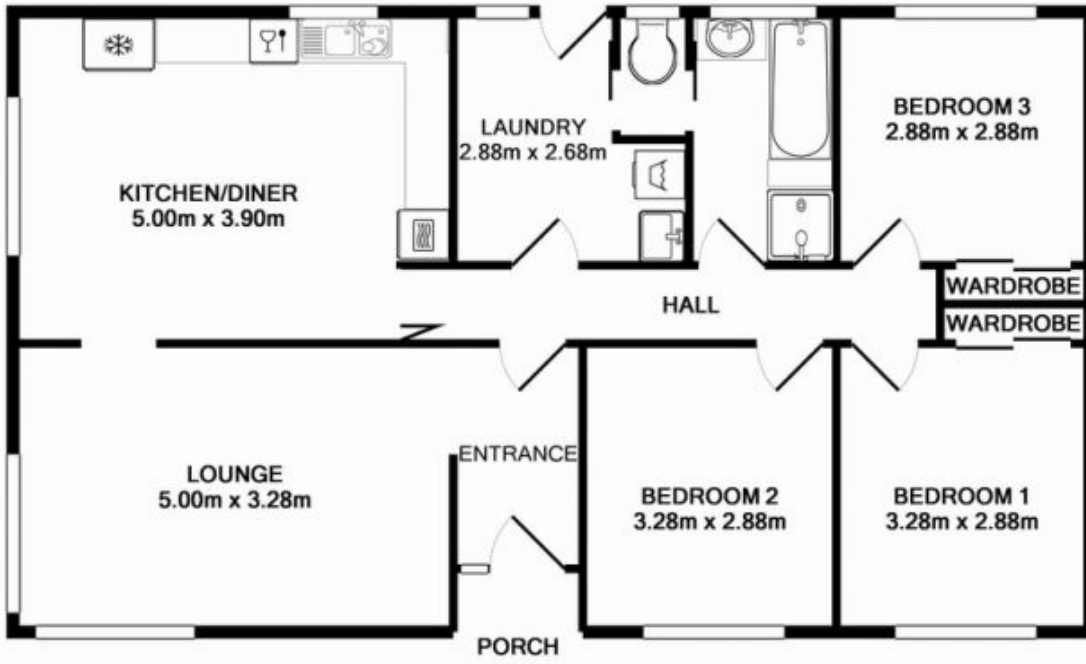

Margy Meehan
0260 561 888

Measurements are approximate. Not to Scale. For illustrative purposes only.