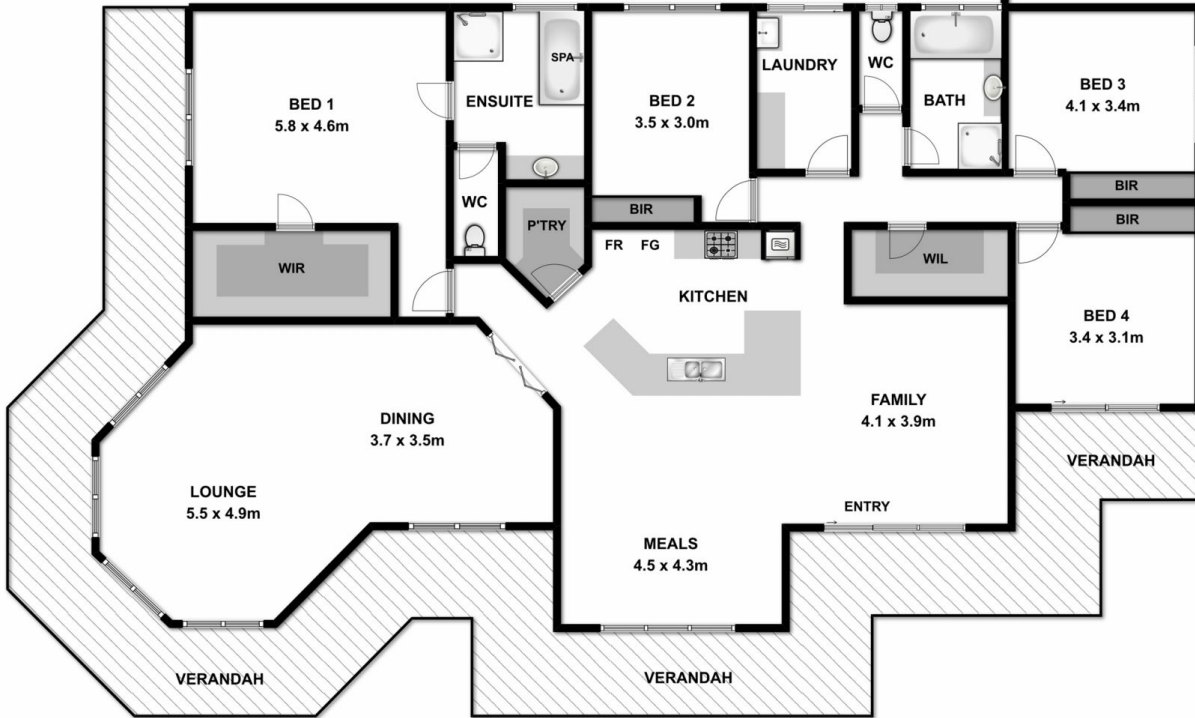

Measurements are approximate. Not to scale. For illustrative purposes only.