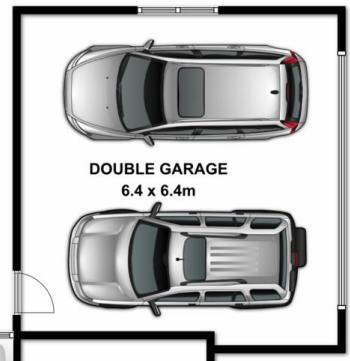

Measurements are approximate. Not to scale. For illustrative purposes only.