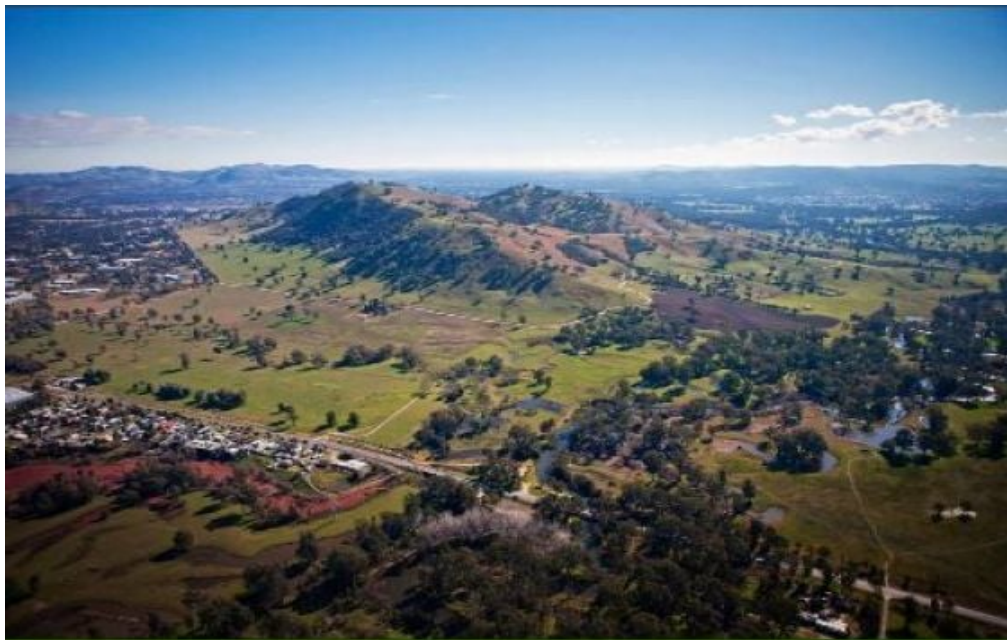

**wodonga real estate
bestagents**

Quality living by the river

Riverside
ESTATE

371/38 Esposito Street Wodonga VIC

Riverside Estate is a truly special place. Without doubt, it is destined to be the most sought after address in the Albury Wodonga region. There is practically nowhere else between here and South Australia where you can buy blocks like this with river frontage. For the first time, discerning home buyers can purchase residential land with a frontage to the mighty Murray and meandering Kiewa Rivers.

Imagine your family enjoying some of the unique features of Riverside Estate in the years ahead. Exercise will take on a new meaning when you can breathe the fresh air along the Estate's 1.6km looped walkway. This path will hug the banks of a quintessential Australian creek, sensitively revegetated to remove any signs of development. And nature lovers take note: your biggest challenge will be deciding which of the many tracks into