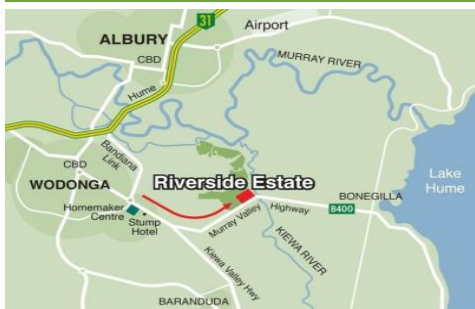

**wodonga real estate
bestagents**

Quality living by the river

Riverside
ESTATE

371/38 Esposito Street Wodonga VIC

Riverside Estate is a truly special place. Without doubt, it is destined to be the most sought after address in the Albury Wodonga region. There is practically nowhere else between here and South Australia where you can buy blocks like this with river frontage. For the first time, discerning home buyers can purchase residential land with a frontage to the mighty Murray and meandering Kiewa Rivers.

Imagine your family enjoying some of the unique features of Riverside Estate in the years ahead. Exercise will take on a new meaning when you can breathe the fresh air along the Estate's 1.6km looped walkway. This path will hug the banks of a quintessential Australian creek, sensitively revegetated to remove any signs of development. And nature lovers take note: your biggest challenge will be deciding which of the many tracks into