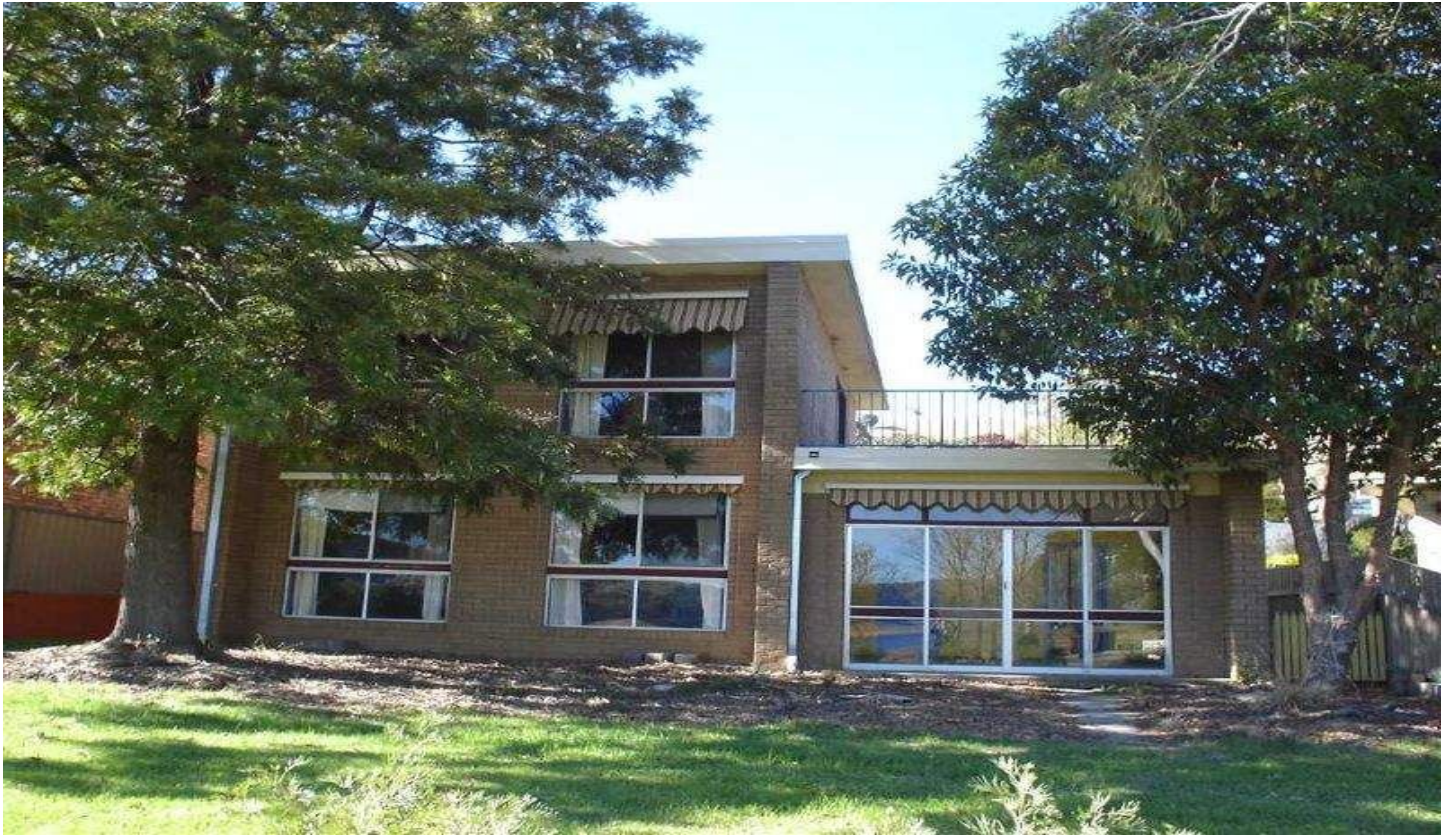

**wodonga real estate  
bestagents**

**32 Lees Crescent BELLBRIDGE VIC**

3 1 2

This 3BR home has great views of the Hume Weir. Upstairs features 3 BR's, 2 with there own heating, bathroom, landing and a magnificent large balcony decking to see across the valley. Downstairs has 3 separate living areas with a split system A/C, kitchen with D/W, electric cooking, laundry with 2nd toilet and a DLUG.