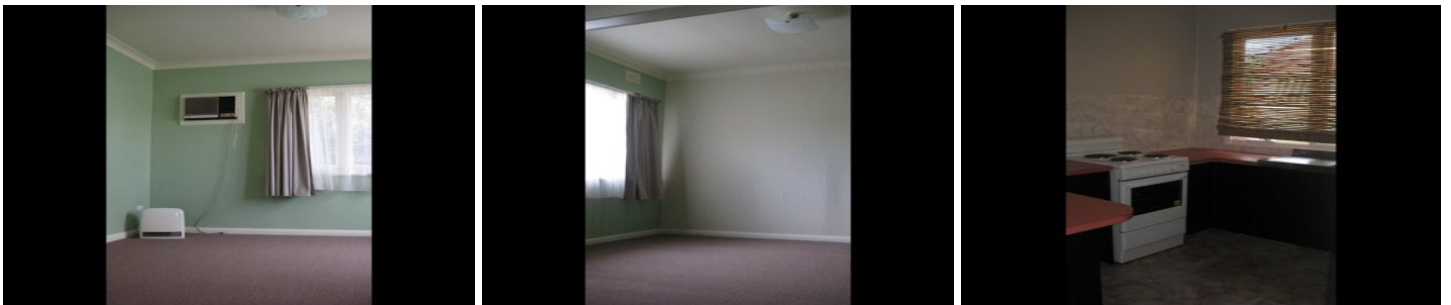

**wodonga real estate  
bestagents**

**1/928 Padman Drive ALBURY NSW**

1 1

Renovated 1 bedroom unit with brand new carpet and paint, gas heating, wall air conditioner, separate lounge and dining areas or study, walk in robe to spacious bedroom, shower over bath, neat kitchen with electric cooking, large enclosed back yard, and off street car parking.