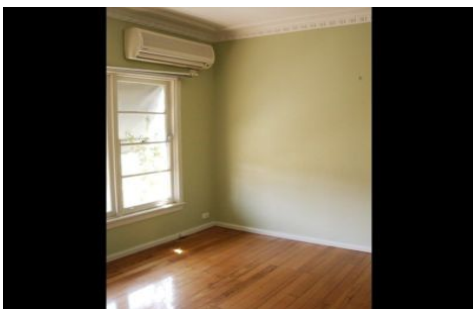

**wodonga real estate
bestagents**

23 B Thomas Mitchell Drive WODONGA VIC

2 1

Located close to everything in central Wodonga, this compact 2 bedroom apartment features built in robe to master, electric cooking Split system heating and cooling, funky colour scheme throughout and polished floorboards, full bathroom and big secure yard.