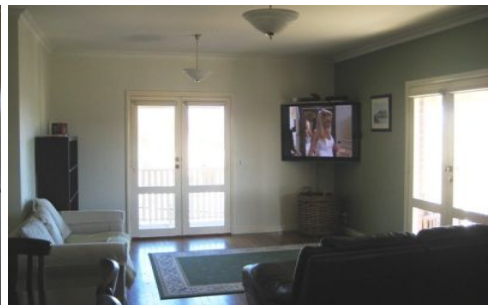

**wodonga real estate
bestagents**

16 Pilbara Place EAST ALBURY NSW

5 🛏 3 🚿 4 🚗

Superb 5 bedroom house plus study, massive guest room and extra bathroom downstairs, ensuite and walk in robe to master bedroom, built in robes in all other bedrooms, formal lounge/theatre room with projector, screen, surround sound, formal dining room, spacious open plan family and meals area with beautiful floor boards, large kitchen with gas cook top and dishwasher, ducted cooling, ducted in-floor heating, amazing views from the wrap around verandah, lots of under house storage area, enclosed back yard, stunning in-ground salt chlorinated solar heated pool, and 4 car lock up garage with remote and internal access into the home. Located in popular East Albury with easy access to CBD and the Freeway. Pool maintenance included in rent at \$630 per week.