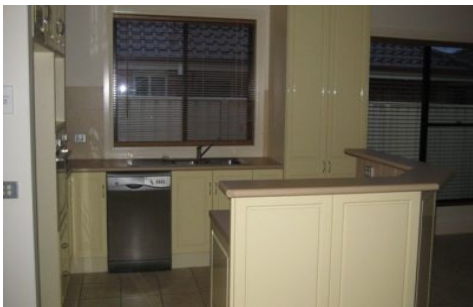

**wodonga real estate  
bestagents**

**20 A Pearce Street Wodonga VIC**

2 1 1

This well kept 2 bedroom townhouse only 100 meters from Whitebox plaza features built in robes, ducted cooling, gas heating, tiled open plan lounge and dining areas, 2 pak kitchen with dishwasher and gas cook top, full bathroom, paved outdoor area, enclosed low maintenance yard and single lock up garage with remote and internal access.