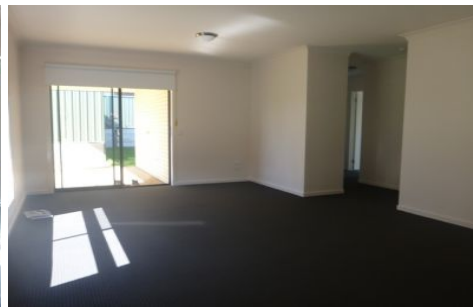

### 36 Driver Terrace Albury NSW

4 2 2

Brand new four bedroom home with formal lounge, tiled open plan dining/family room, sleek kitchen with stainless steel appliances including dishwasher and electric cooking, ensuite and walk in robe to master bedroom, built in robes in other bedrooms, full bathroom, alfresco area, large enclosed back yard, and double lock up garage with remote and internal access.