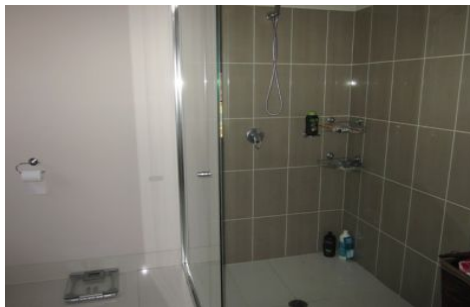

**wodonga real estate
bestagents**

14 Bremer Avenue Leneva VIC

3 2 2

Executive style three bedroom home in a sought out area. Open chefs kitchen with large pantry and dining area, separate family room and separate theatre / lounge room. Large main bedroom with ensuite and walk in robe, full bathroom, enclosed yard with rear access and outdoor entertainment area. Over-sized double lock up garage. Available 04.02.14