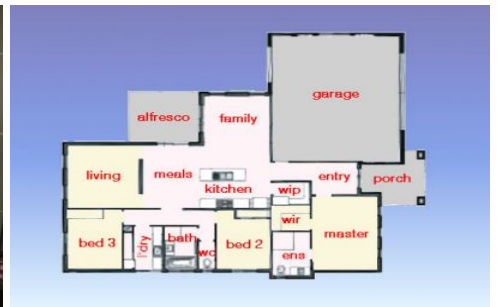

**wodonga real estate
bestagents**

14 Bremer Avenue Leneva VIC

3 2 2

Executive style three bedroom home in a sought out area. Open chefs kitchen with large pantry and dining area, separate family room and separate theatre / lounge room. Large main bedroom with ensuite and walk in robe, full bathroom, enclosed yard with rear access and outdoor entertainment area. Over-sized double lock up garage. Available 04.02.14