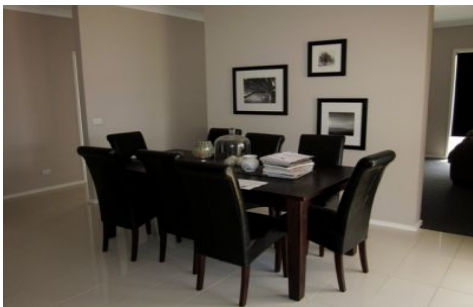

**wodonga real estate
bestagents**

14 Bremer Avenue Leneva VIC

3 2 2

Executive style three bedroom home in a sought out area. Open chefs kitchen with large pantry and dining area, separate family room and separate theatre / lounge room. Large main bedroom with ensuite and walk in robe, full bathroom, enclosed yard with rear access and outdoor entertainment area. Over-sized double lock up garage. Available 04.02.14