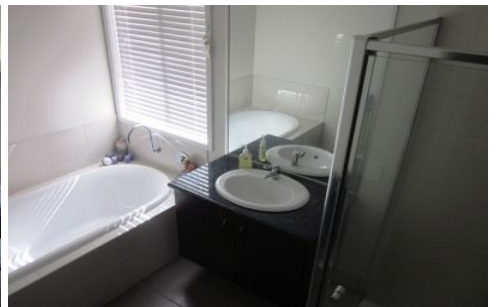

**wodonga real estate
bestagents**

15 Galaxias Terrace Wodonga VIC

3 2 2

This near new 3 bedroom property, situated in Castel Verde Rise, Bandiana, offers ensuite to master, built in robes, ducted heat and cool, gas cooking with stainless steel appliances including dishwasher, walk in pantry, good size living opening onto timber decked outdoor entertainment area, double lock up garage with remote and internal access, plus rear access to good size, secure yard. Great family home. Available 07/04/14.