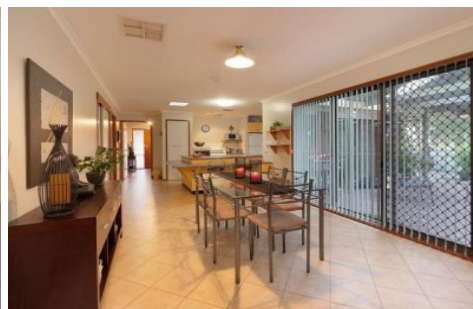

**wodonga real estate
bestagents**

20 Hartwig Road Wodonga VIC

4 2 2

Large home in Federation Park Estate that offers 4 bedrooms plus nursery/study. The master bedroom offers ensuite and walk in robe plus built in robes to the other bedrooms. There are 2 large living area, large kitchen with gas cooking and dishwasher, ducted cooling, gas heating, large all weather entertaining area, double carport plus good size secure yard with in ground pool. Available now.