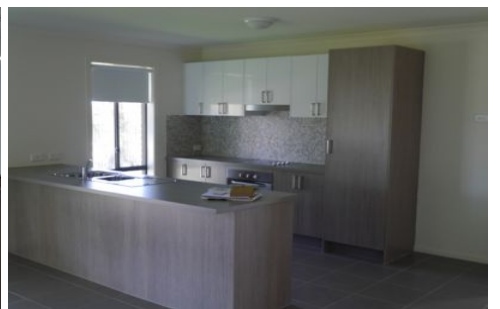

**wodonga real estate
bestagents**

17 Parr Street Albury NSW

4 2 2

Brand new four bedroom home located in the new Hume Estate. Features include master bedroom with en-suite and walk in robe, three other bedrooms all with built in robes, ducted heating and cooling throughout, full main bathroom, separate laundry with linen cupboard, fantastic large tiled family/meals area with sleek kitchen with dishwasher and stainless steel appliances. Remote double lock up garage with internal access, large enclosed yard with all weather pergola area. Pets on application.