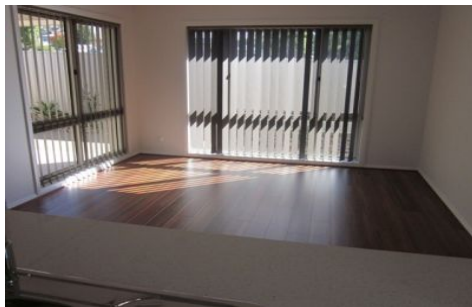

**wodonga real estate  
bestagents**

**14 Cottlesloe Court Wodonga VIC**

4 2 2

Executive style four bedroom home in immaculate condition. Master bedroom is large with a walk in robe and good sized ensuite, open kitchen/meals/family room which provides for large open living, built in robes in all bedrooms, large full bathroom, ducted heating and cooling, enclosed yard with double lock up garage and outdoor entertainment area. Must Inspect!!