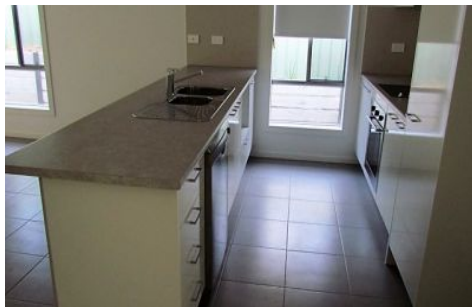

**wodonga real estate
bestagents**

58 Driver Terrace Albury NSW

4 2 2

If you are looking for a modern, sleek and brand new home, then look no further!

Located in popular Hume Country Estate, this property consists of 4 good size bedrooms all with robes, main bedroom with en-suite and walk in robe, ducted heating and cooling throughout, gas cooking and dishwasher, full bathroom and spacious laundry. Outside there is an undercover entertaining area, low maintenance yard with sprinkler system and double remote lock up garage with internal access. Pets upon application.