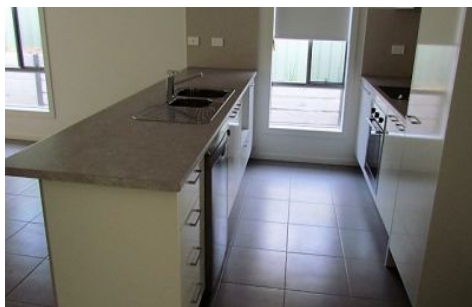

### 58 Driver Terrace Albury NSW

4 2 2

If you are looking for a modern, sleek and brand new home, then look no further!

Located in popular Hume Country Estate, this property consists of 4 good size bedrooms all with robes, main bedroom with en-suite and walk in robe, ducted heating and cooling throughout, gas cooking and dishwasher, full bathroom and spacious laundry. Outside there is an undercover entertaining area, low maintenance yard with sprinkler system and double remote lock up garage with internal access. Pets upon application.