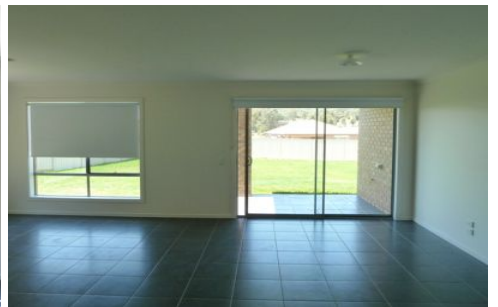

**wodonga real estate  
bestagents**

**48 Greta Drive Hamilton Valley NSW**

4 2 2

Fantastic four bedroom home features split system heating and cooling, tiled living areas including lounge and dining areas. Good sized master suite features en-suite and walk in robe with built in robes in the three remaining bedrooms. Sleek kitchen with stainless steel appliances including electric cooking and dishwasher, undercover alfresco entertaining area, large enclosed back yard with water tank, and double lock up garage with remote and internal access into the home. Pets on application.