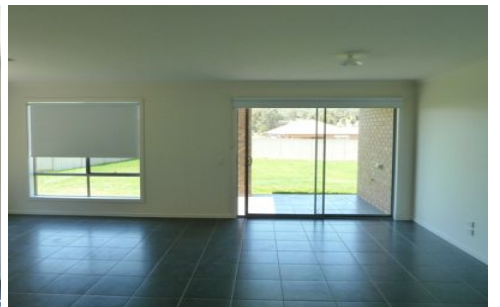

**wodonga real estate
bestagents**

48 Greta Drive Hamilton Valley NSW

4 2 2

Fantastic four bedroom home features split system heating and cooling, tiled living areas including lounge and dining areas. Good sized master suite features en-suite and walk in robe with built in robes in the three remaining bedrooms. Sleek kitchen with stainless steel appliances including electric cooking and dishwasher, undercover alfresco entertaining area, large enclosed back yard with water tank, and double lock up garage with remote and internal access into the home. Pets on application.