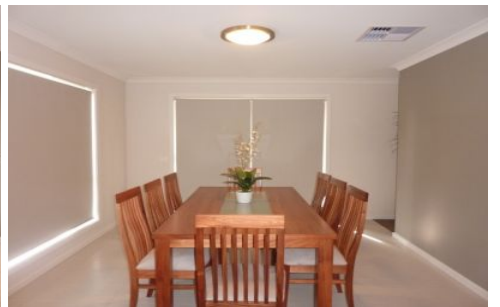

**wodonga real estate  
bestagents**

**7/9 Donnelly Court Lavington NSW**

2 2 2

Two bedroom executive townhouse located within a quiet court. Features include open plan living, ducted cooling, gas heating, beautiful kitchen with stainless appliances including gas cooktop and dishwasher. Great sized tiled dining area that opens to the undercover outdoor patio area. The master bedroom has built in robe and a stunning En-suite with double shower. The second bedroom has built-in robes, plus a full bathroom and great storage in the laundry. Outside you have a secure yard and double lock up garage with internal access.