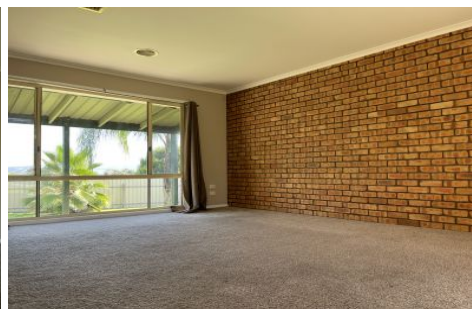

### 1 Teal Court Wodonga VIC

3 2 1

**\*\*\*APPLY BEFORE VIEWING\*\*\***

Nestled in a quiet court, this property comprises of spacious light filled living/kitchen/dining that looks out to a well maintained yard with views looking out to Albury! Three good size bedrooms with built in robes, main with en-suite, gas ducted heating and evaporative cooling throughout, single lock up carport and garden shed.