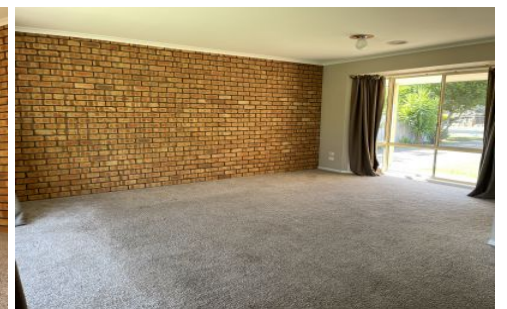

### 1 Teal Court Wodonga VIC

3 2 1

**\*\*\*APPLY BEFORE VIEWING\*\*\***

Nestled in a quiet court, this property comprises of spacious light filled living/kitchen/dining that looks out to a well maintained yard with views looking out to Albury! Three good size bedrooms with built in robes, main with en-suite, gas ducted heating and evaporative cooling throughout, single lock up carport and garden shed.