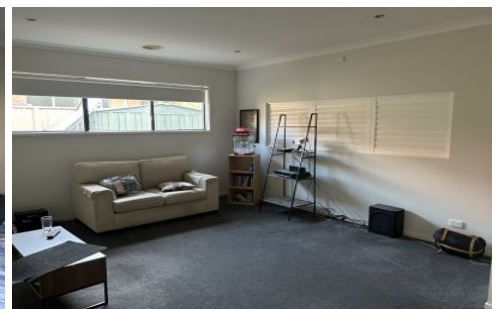

**wodonga real estate
bestagents**

42 Whistler Concourse Wodonga VIC

4 2 2

*****APPLY BEFORE VIEWING*****

This executive four-bedroom home has everything you need for the growing family and more. Situated in the new estate of Castle Verde Rise it offers large main bedroom with two walk-in robes and large ensuite with double vanities. Two large living areas, one over looking bush land. Large gourmet kitchen with double pantry, spacious laundry and three separate bedrooms with built-in robes. Heating and cooling throughout and a double lock up garage with rear external access, pergola area and large entertaining deck complements this home.