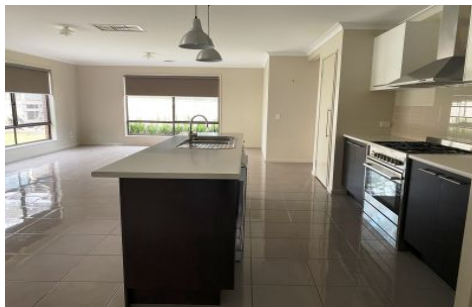

**wodonga real estate
bestagents**

54 Whistler Concourse Wodonga VIC

4 2 2

*****UNDER APPLICATION*****

Executive four bedroom family home offering a spacious entrance, a large open plan living area adjacent to the kitchen and meals area and a separate formal lounge. The master features en-suite and walk in robe and remaining bedrooms have built in robes. Ducted heating and cooling for year round comfort, undercover entertaining area, low maintenance and fully enclosed rear yard with garden shed and a double lock up garage with internal access. Situated in a highly sought after estate, inspections will impress!