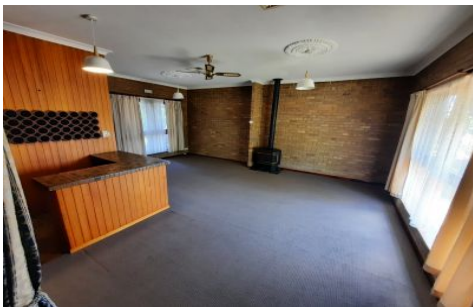

**wodonga real estate
bestagents**

14 Heidelberg Drive Wodonga VIC

4 2 2

*****APPLY BEFORE VIEWING*****

Large four bedroom home with study in a sought after Castle Heights Estate. Features include large formal lounge / dining and spacious family / meals area. Large galley style solid Blackwood kitchen with dishwasher. Main bedroom with en-suite and walk in robe. Ducted evaporative cooling, two gas heaters and ceiling fans to all bedrooms. Great outdoor covered entertaining area and enclosed yard with double lock up garage.