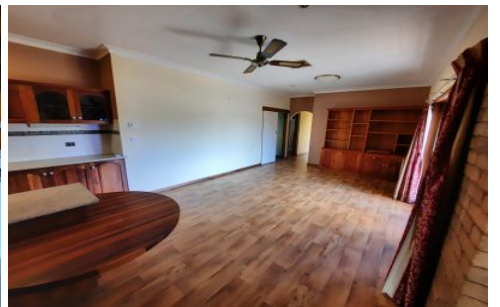

**wodonga real estate
bestagents**

14 Heidelberg Drive Wodonga VIC

4 2 2

*****APPLY BEFORE VIEWING*****

Large four bedroom home with study in a sought after Castle Heights Estate. Features include large formal lounge / dining and spacious family / meals area. Large galley style solid Blackwood kitchen with dishwasher. Main bedroom with en-suite and walk in robe. Ducted evaporative cooling, two gas heaters and ceiling fans to all bedrooms. Great outdoor covered entertaining area and enclosed yard with double lock up garage.